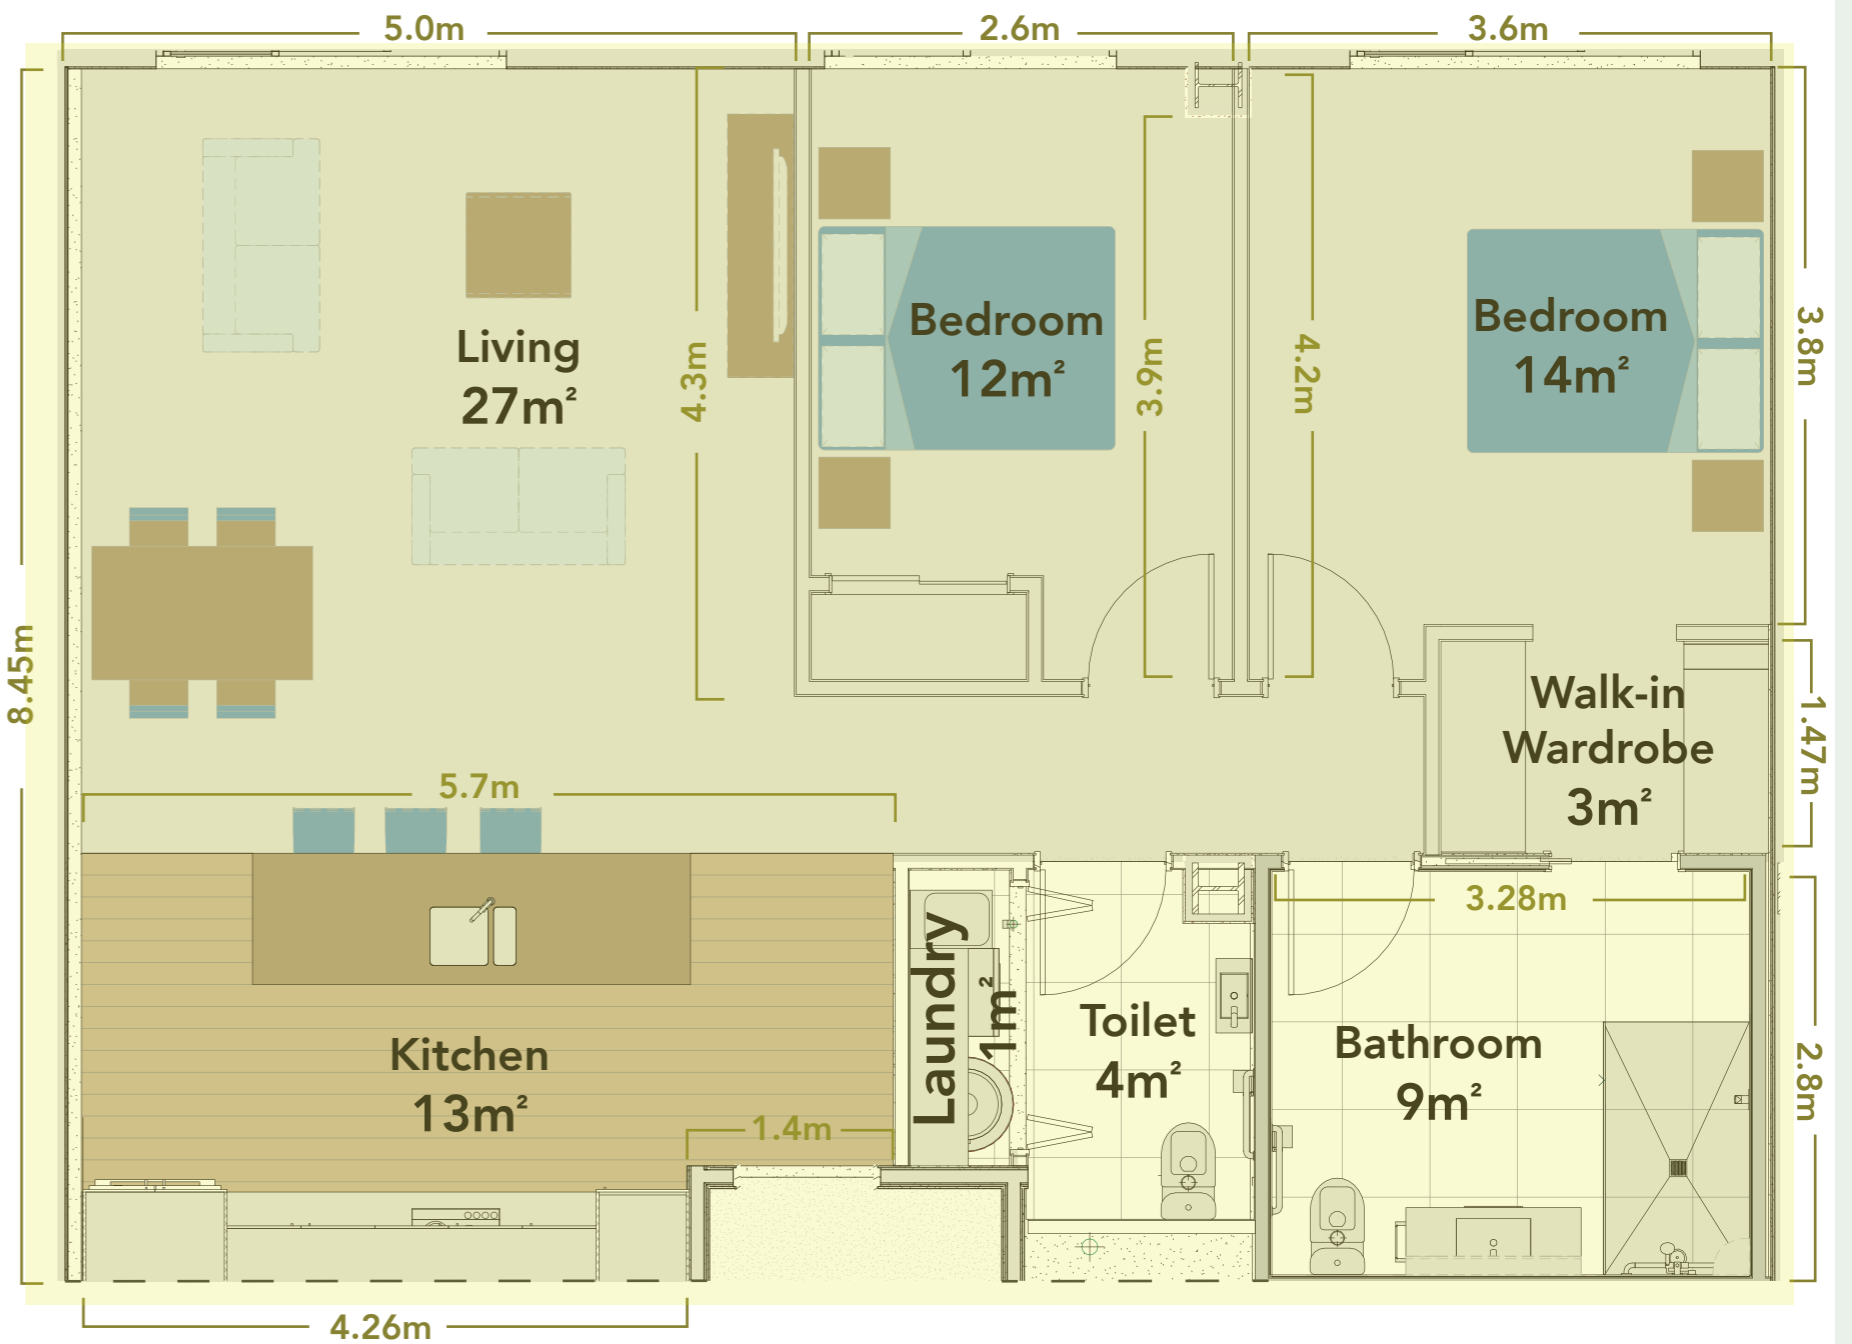

Patio Area: 6 - 20m²
Total Area: 67m²
*Refer to masterplan for deck layout

Country Club Huapai - Apartment Type A SALES INFO

Patio Area: 5m²
Total Area: 72m²

Country Club Huapai - Apartment Type B SALES INFO

Patio Area: 6 - 18m²
Total Area: 101m²

*Refer to masterplan for patio layout

Country Club Huapai - Apartment Type D SALES INFO