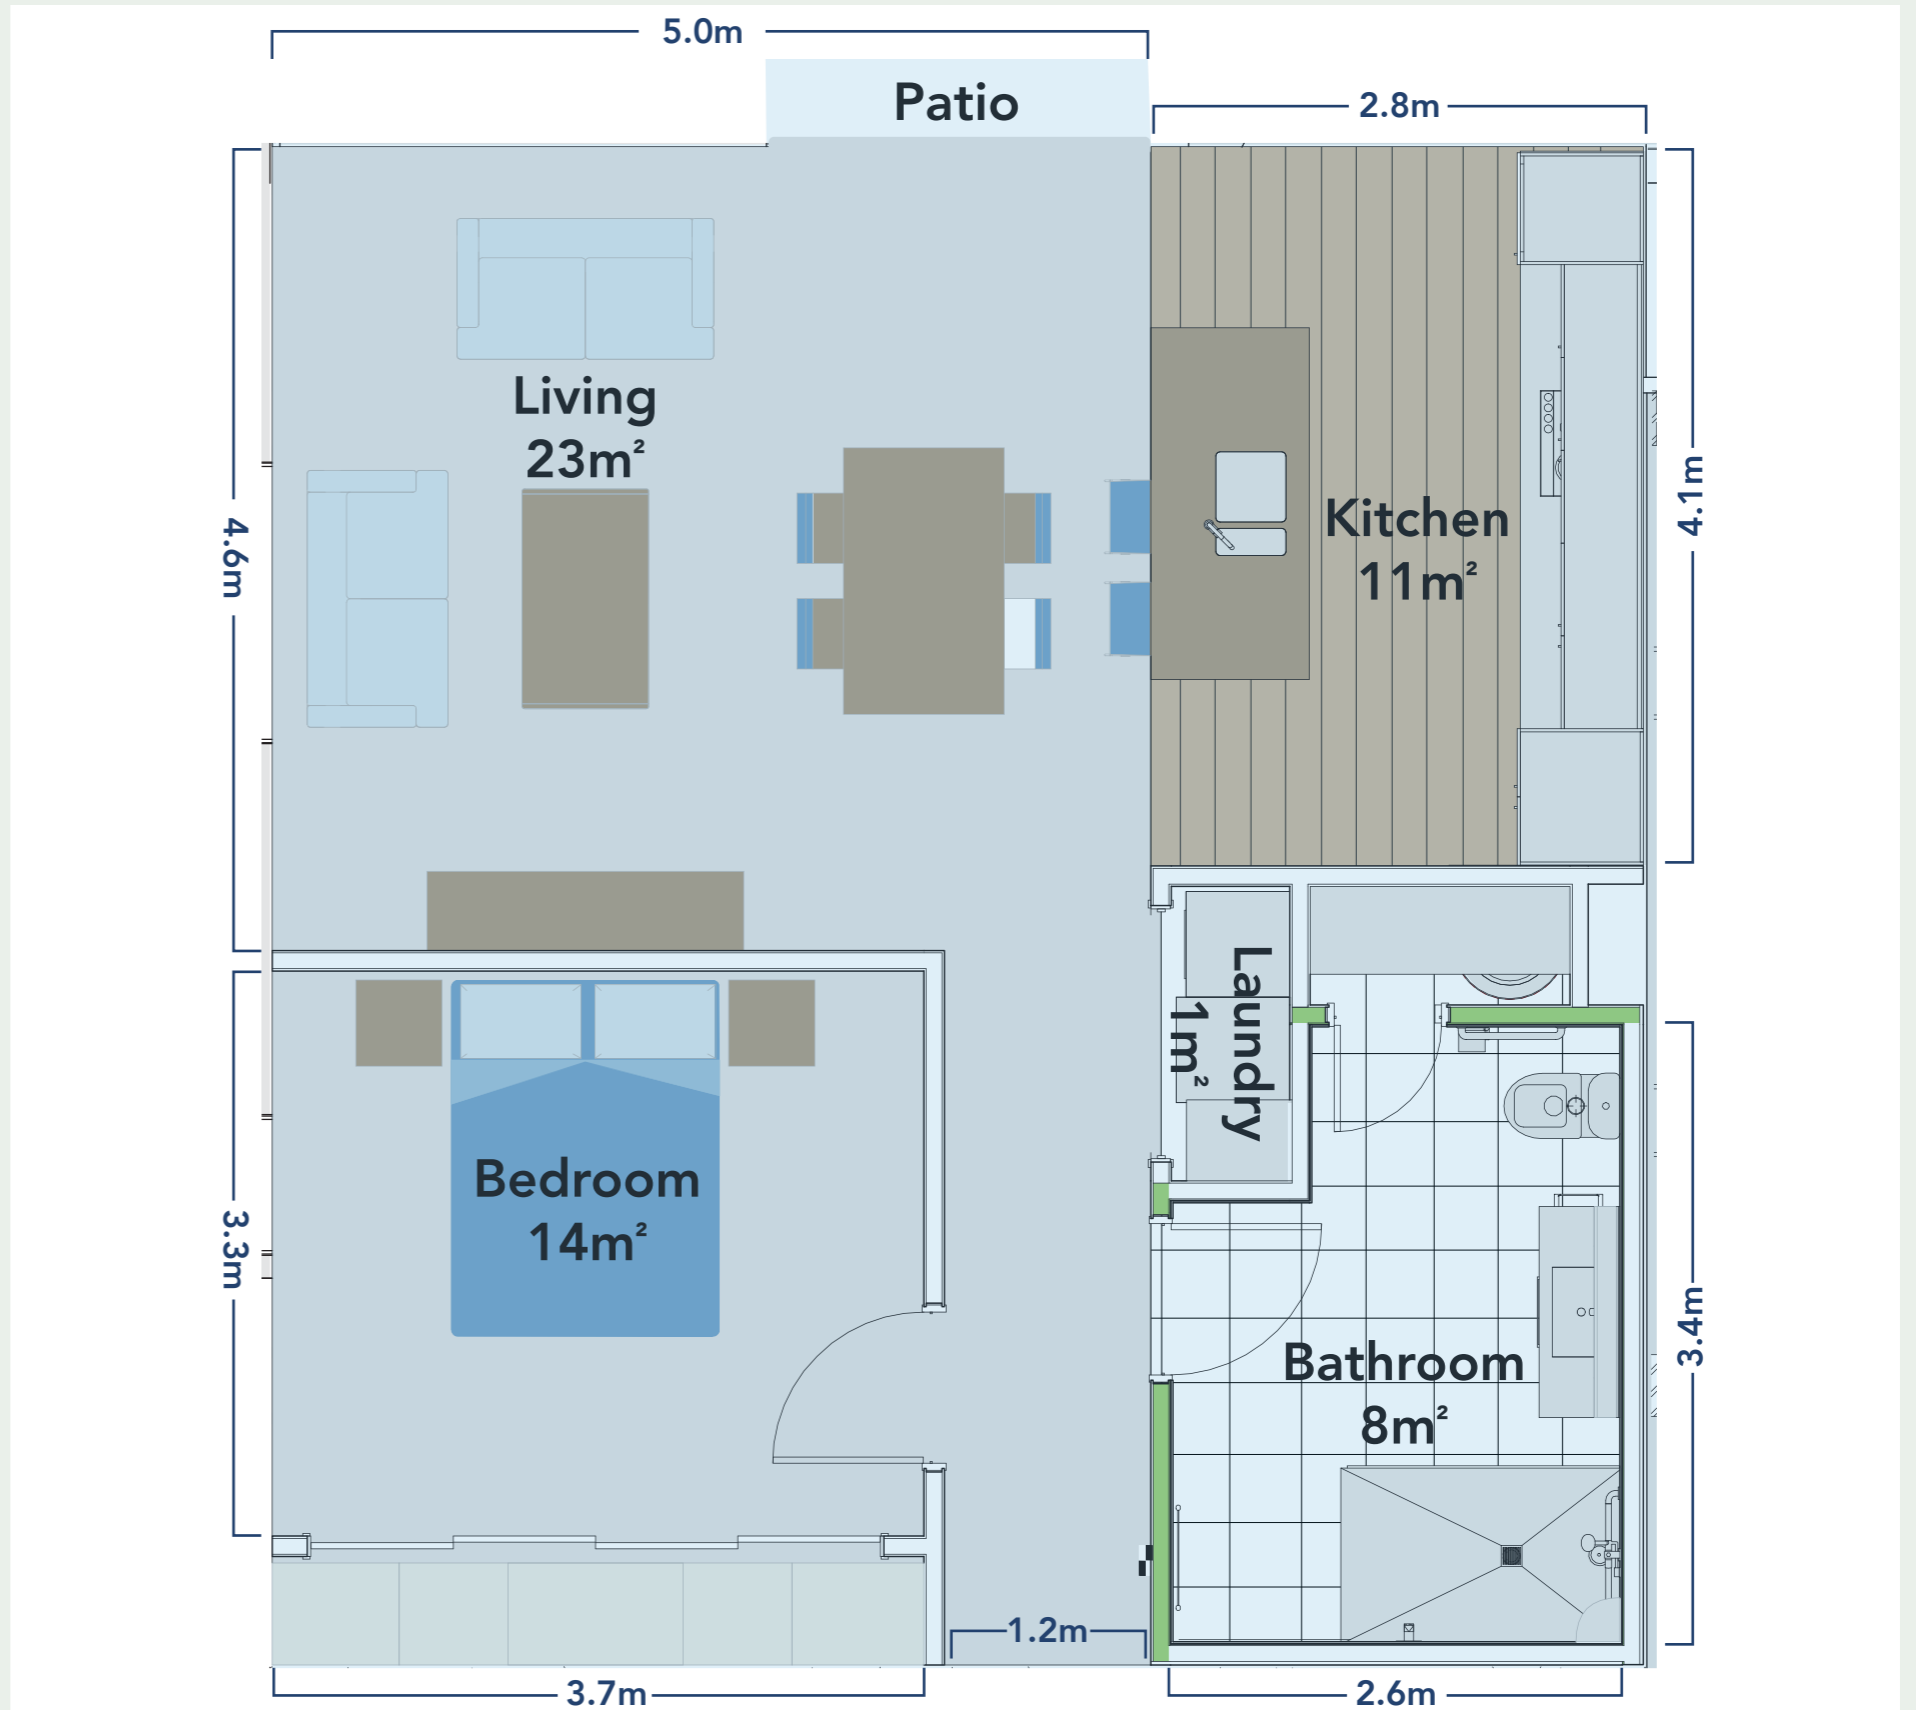

Patio Area: 6 - 20m²
Total Area: 67m²
*Refer to masterplan for deck layout

Country Club Huapai - Apartment Type A SALES INFO

Patio Area: 5m²
Total Area: 72m²

Country Club Huapai - Apartment Type B SALES INFO

(09) 476 4220 | sales@countryclubhuapai.co.nz | Chris: 021 982 583 | countryclubhuapai.co.nz

Patio Area: 5m²
Total Area: 75m²

Country Club Huapai - Apartment Type C SALES INFO

(09) 476 4220 | sales@countryclubhuapai.co.nz | Chris: 021 982 583 | countryclubhuapai.co.nz

Patio Area: 6 - 18m²
Total Area: 101m²

*Refer to masterplan for patio layout

Country Club Huapai - Apartment Type D SALES INFO